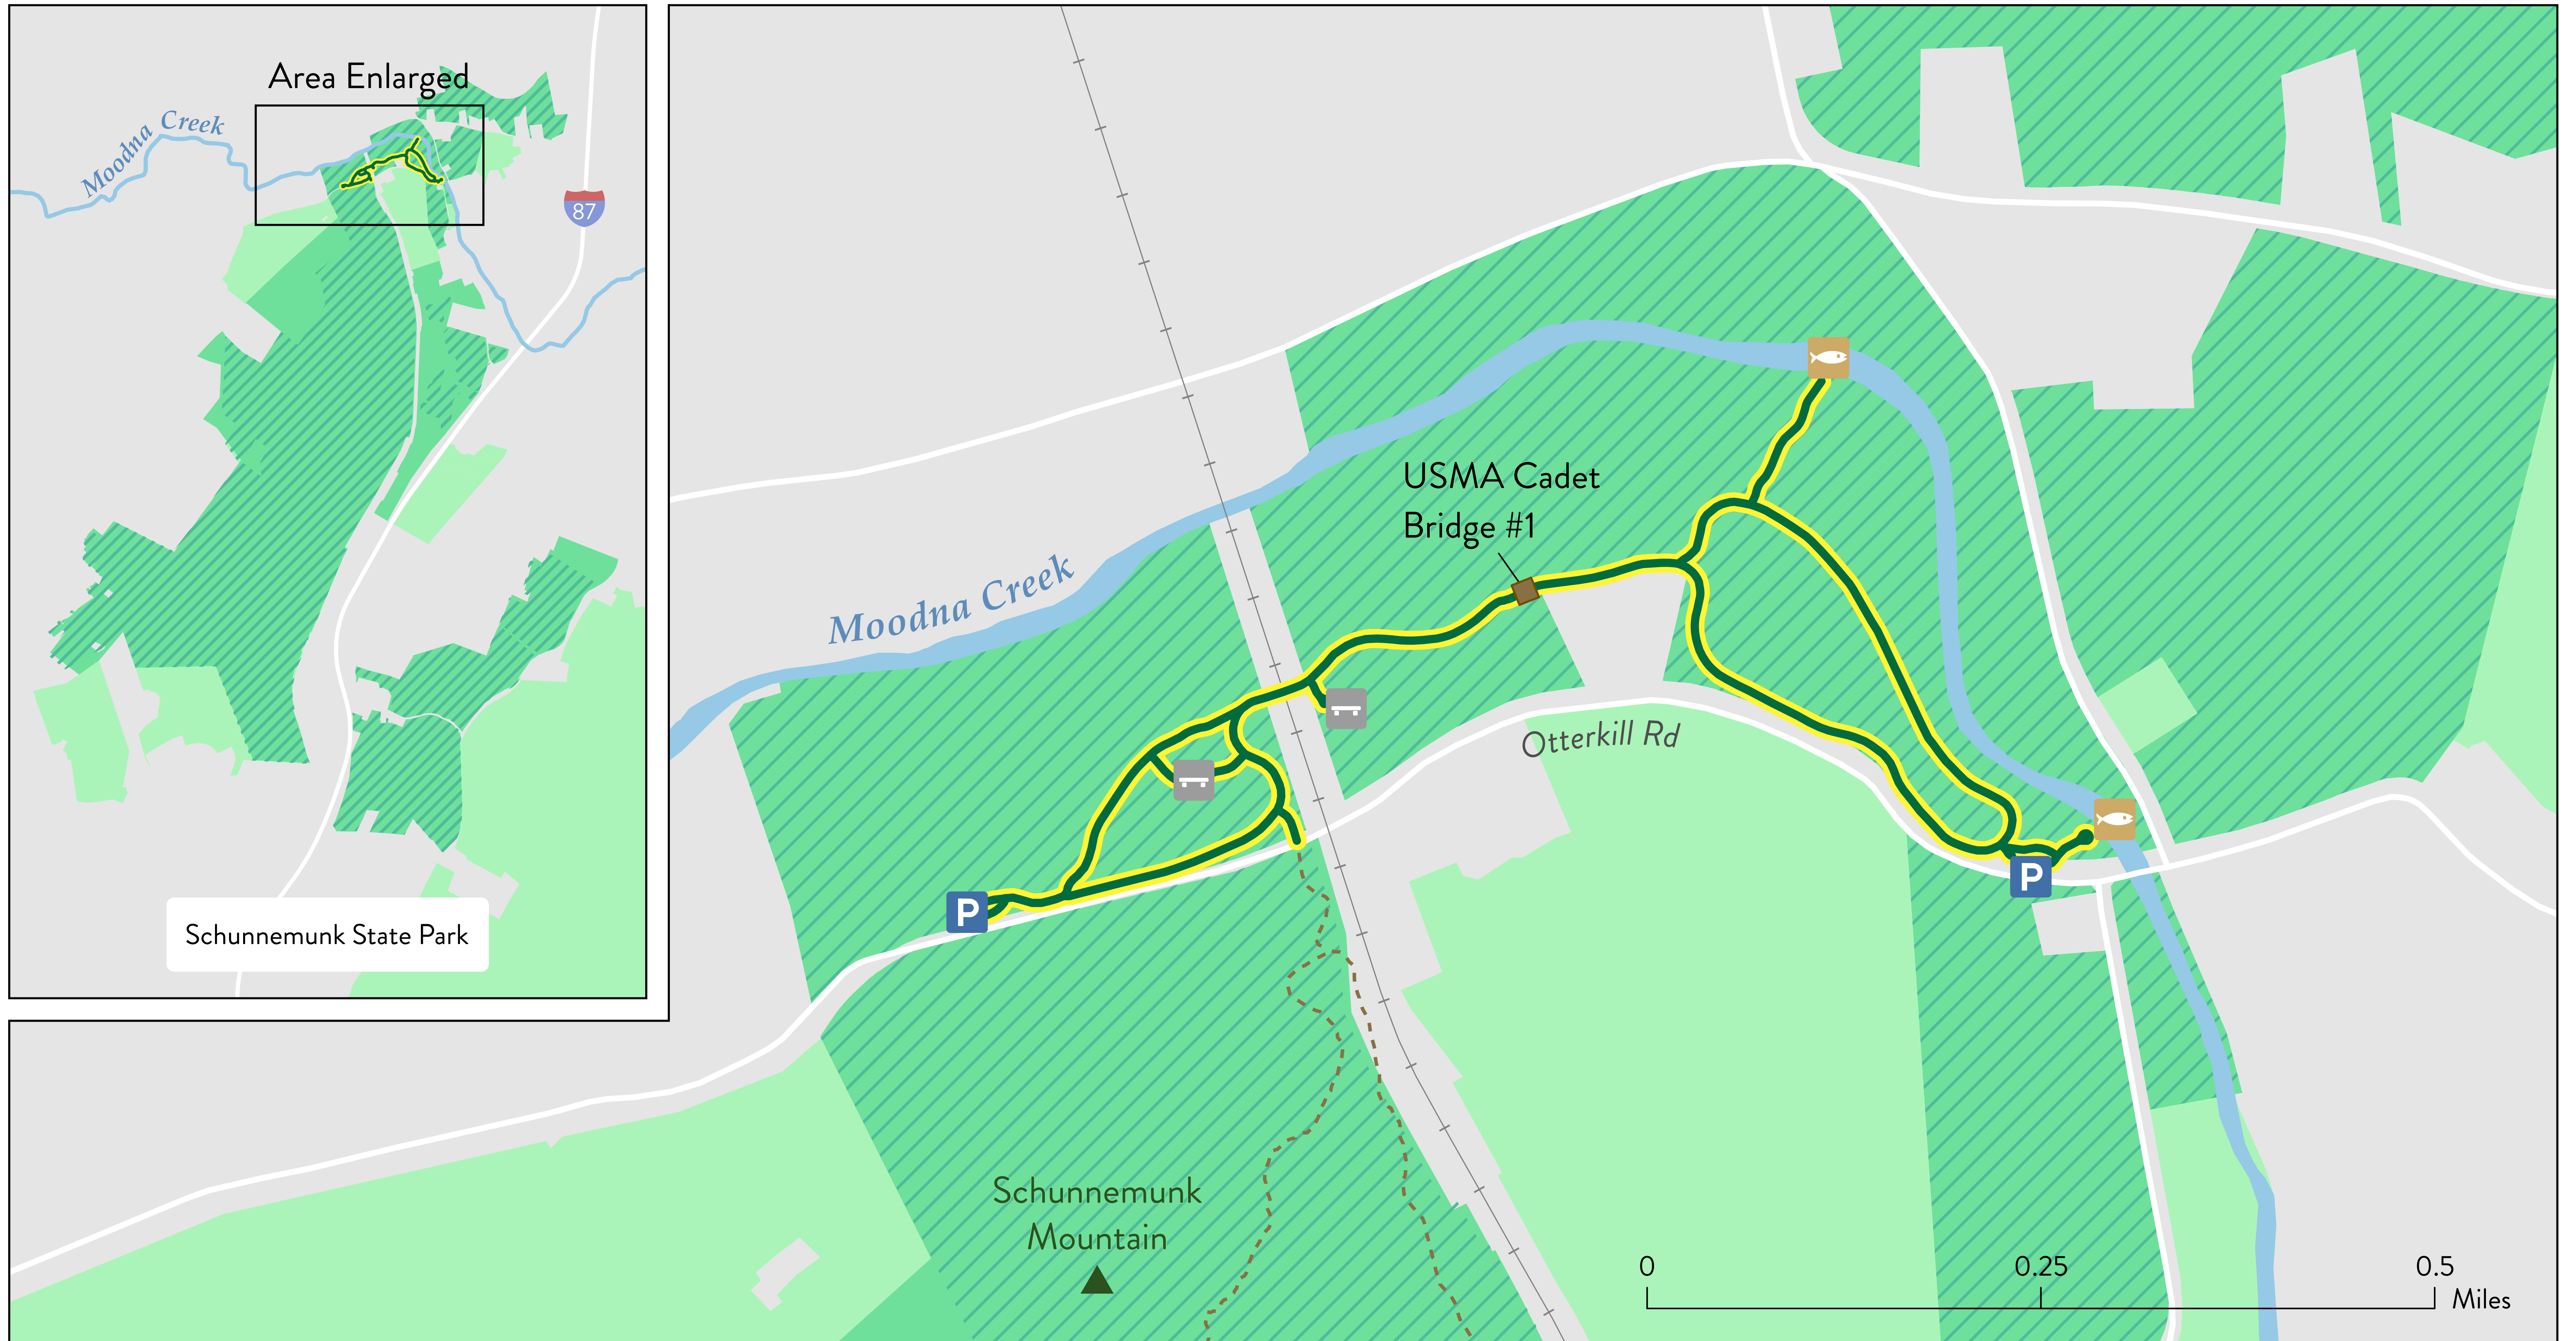

SCHUNNEMUNK MEADOWS TRAIL

Schunnemunk State Park, Orange County, NY

-  Schunnemunk Meadows Trail
-  OSI Addition to Schunnemunk State Park
-  Moodna Viaduct
-  Fishing & Seating Access
-  Parking
-  Other Protected Land
-  Other Trail
-  Seating Access