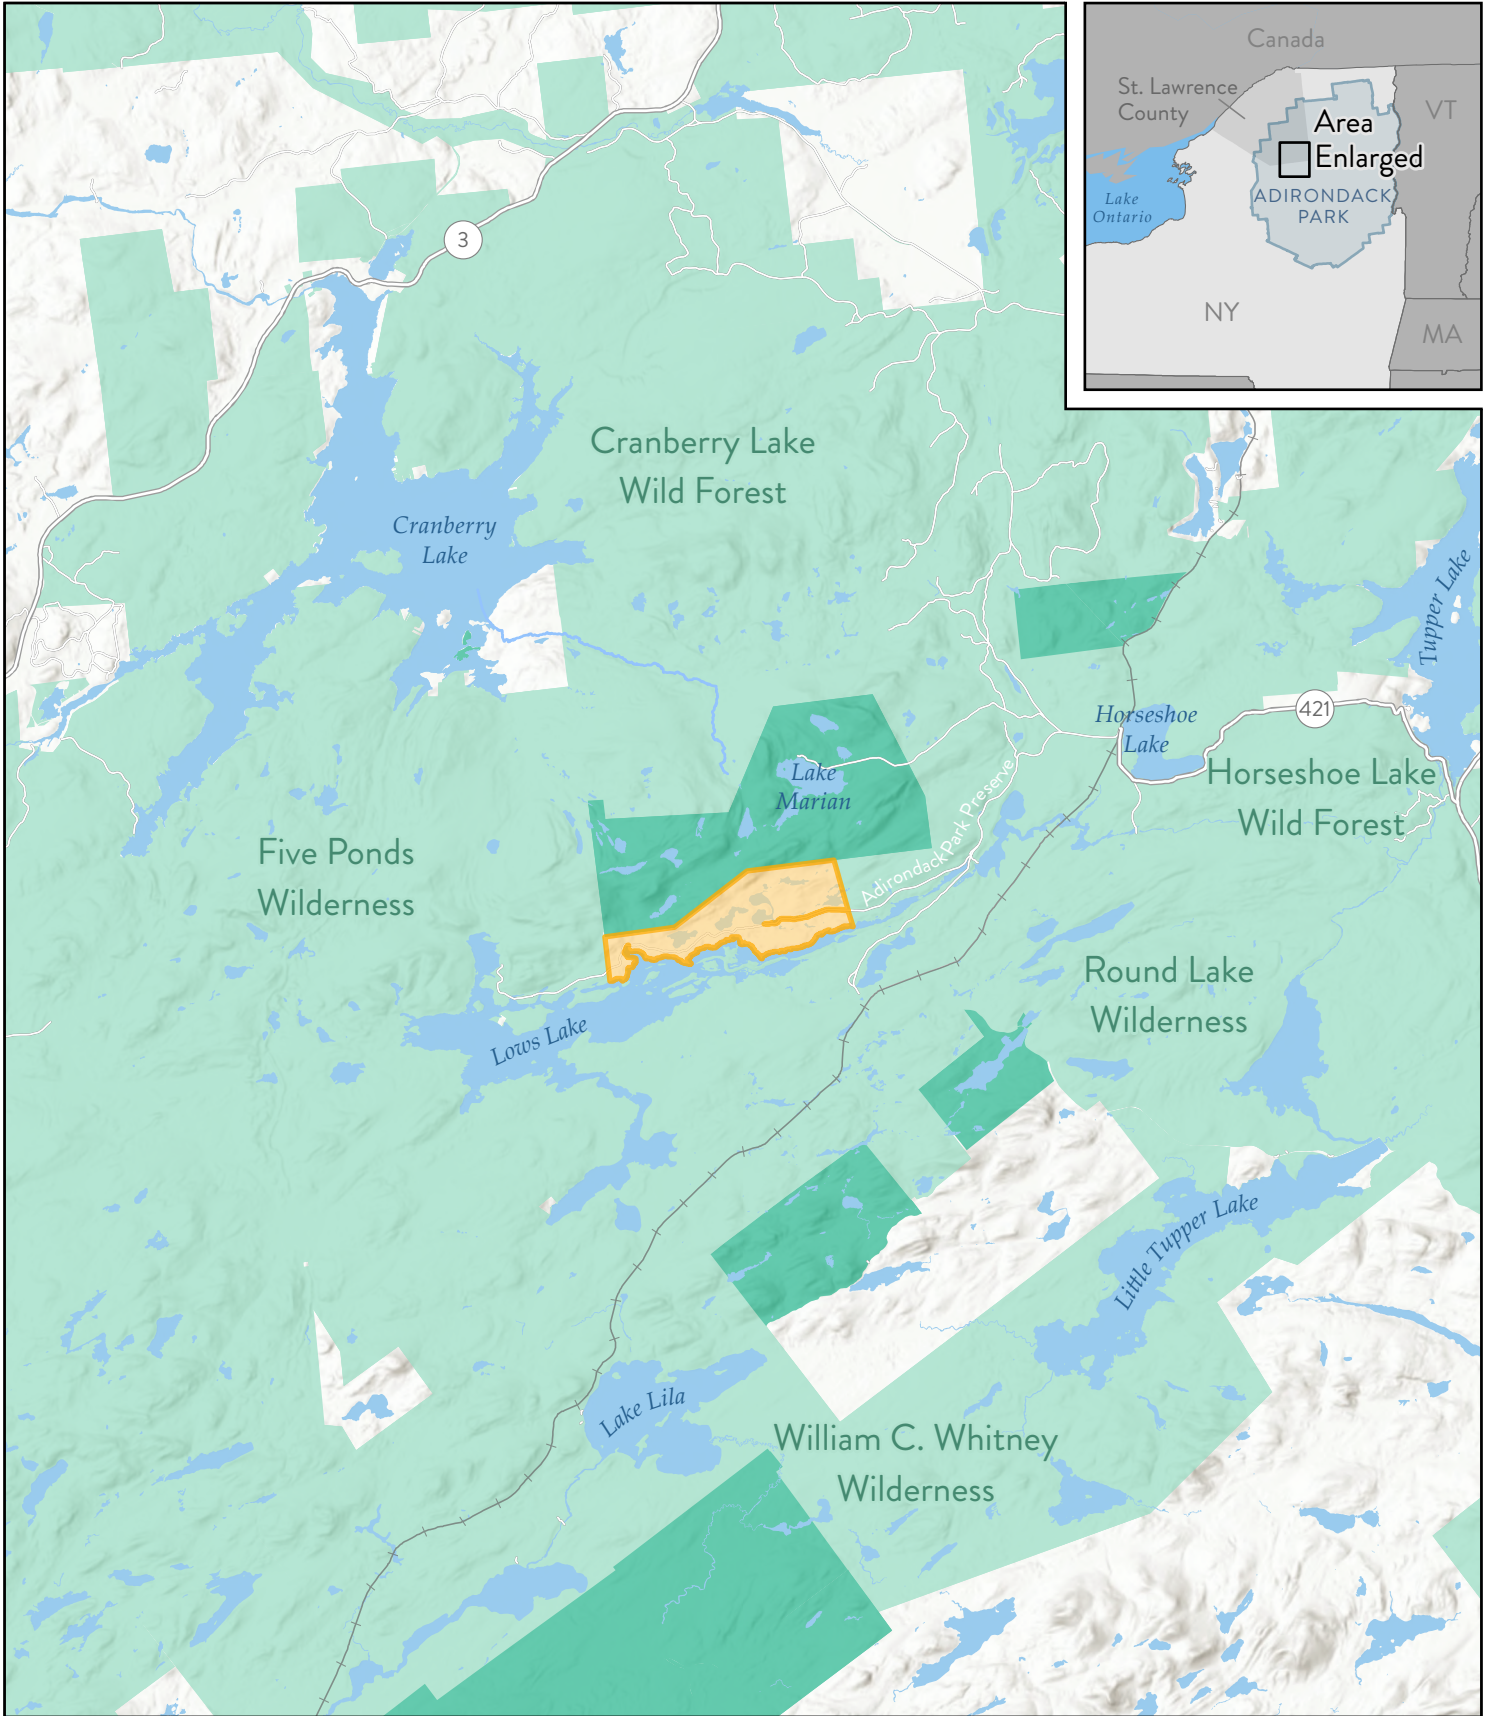

# SABATTIS SCOUT RESERVATION

1,536 Acres | St. Lawrence County, NY

- Sabattis Scout Reservation
- State Protected Land
- Private Protected Land
- Railroad