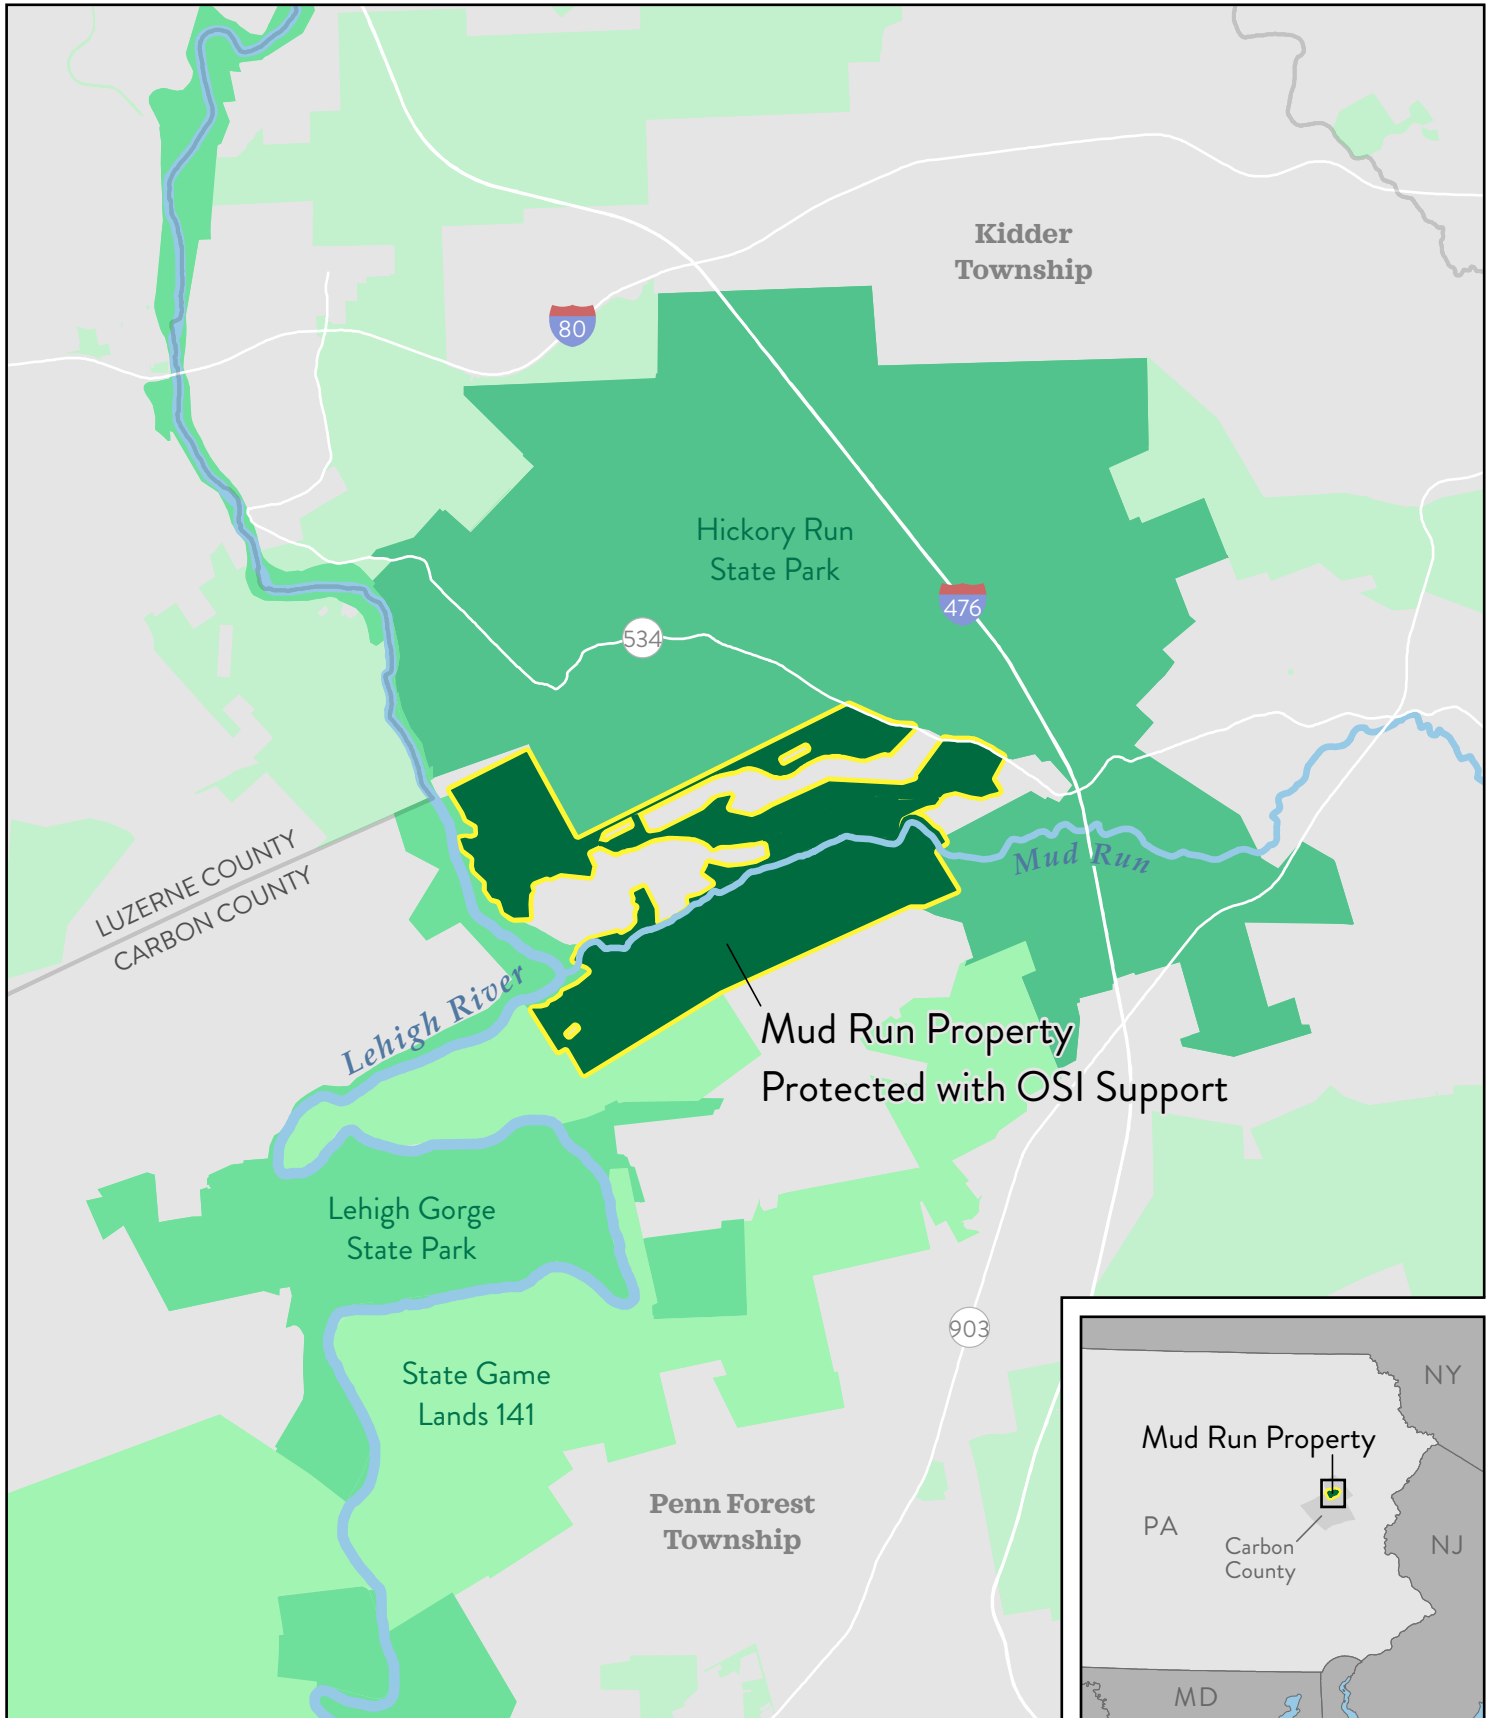

Mud Run Property Protected with OSI Support

Penn Forest and Kidder Townships, Carbon County, PA

-  Hickory Run State Park
-  State Game Land 141
-  Lehigh Gorge State Park
-  Other Protected Land

0 1 2 Miles