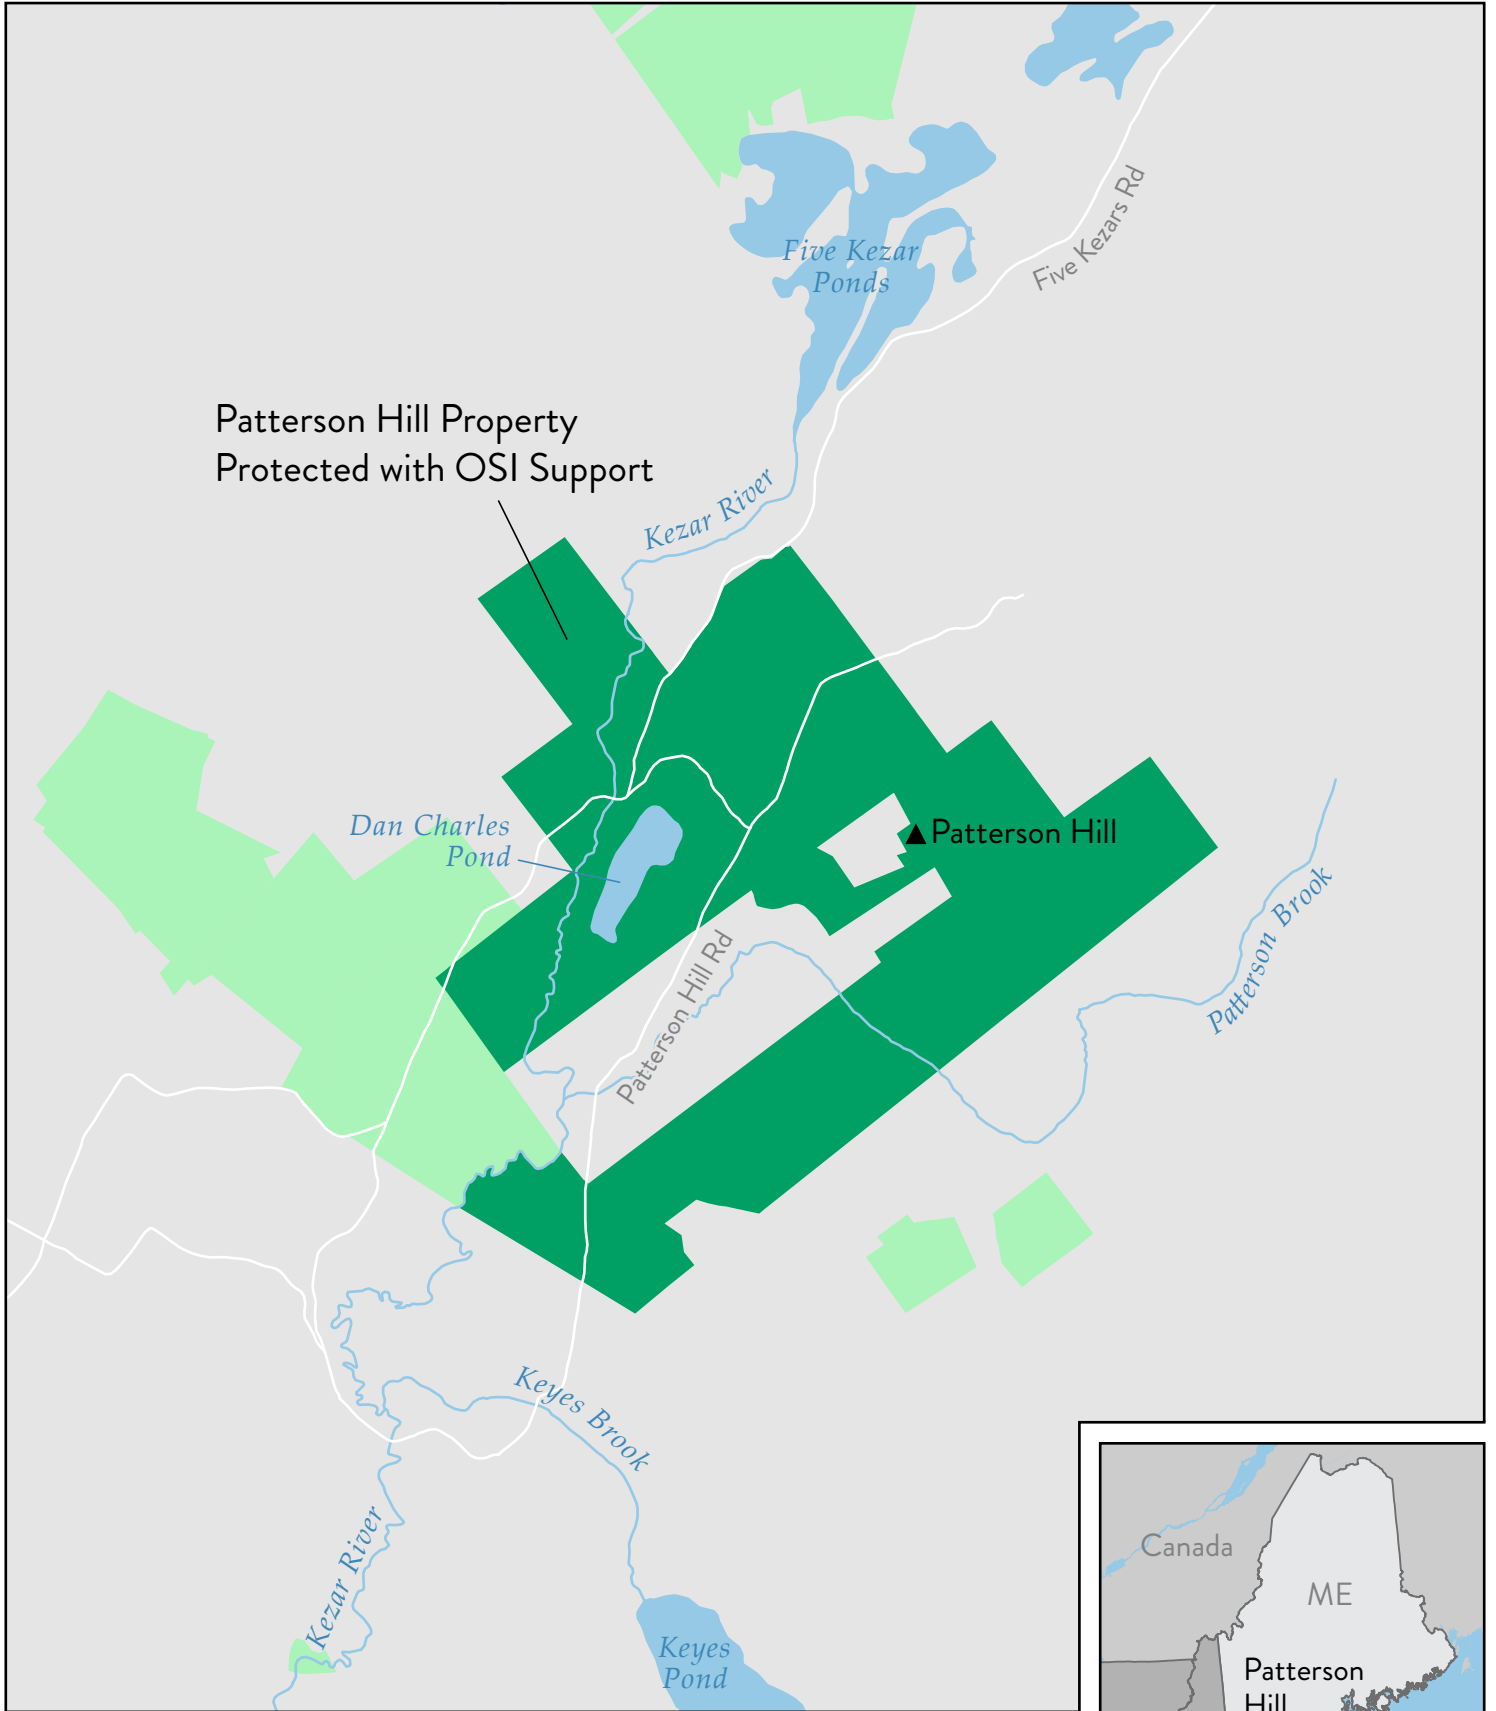

# Patterson Hill Property Protected with OSI Support

Town of Lovell, Oxford County, ME

Patterson Hill Property  
Protected with OSI Support

Five Kezar  
Ponds

Five Kezars Rd

Kezar River

Dan Charles  
Pond

▲ Patterson Hill

Patterson Hill Rd

Patterson Brook

Keyes Brook

Keyes  
Pond

Kezar River

Other Protected Land