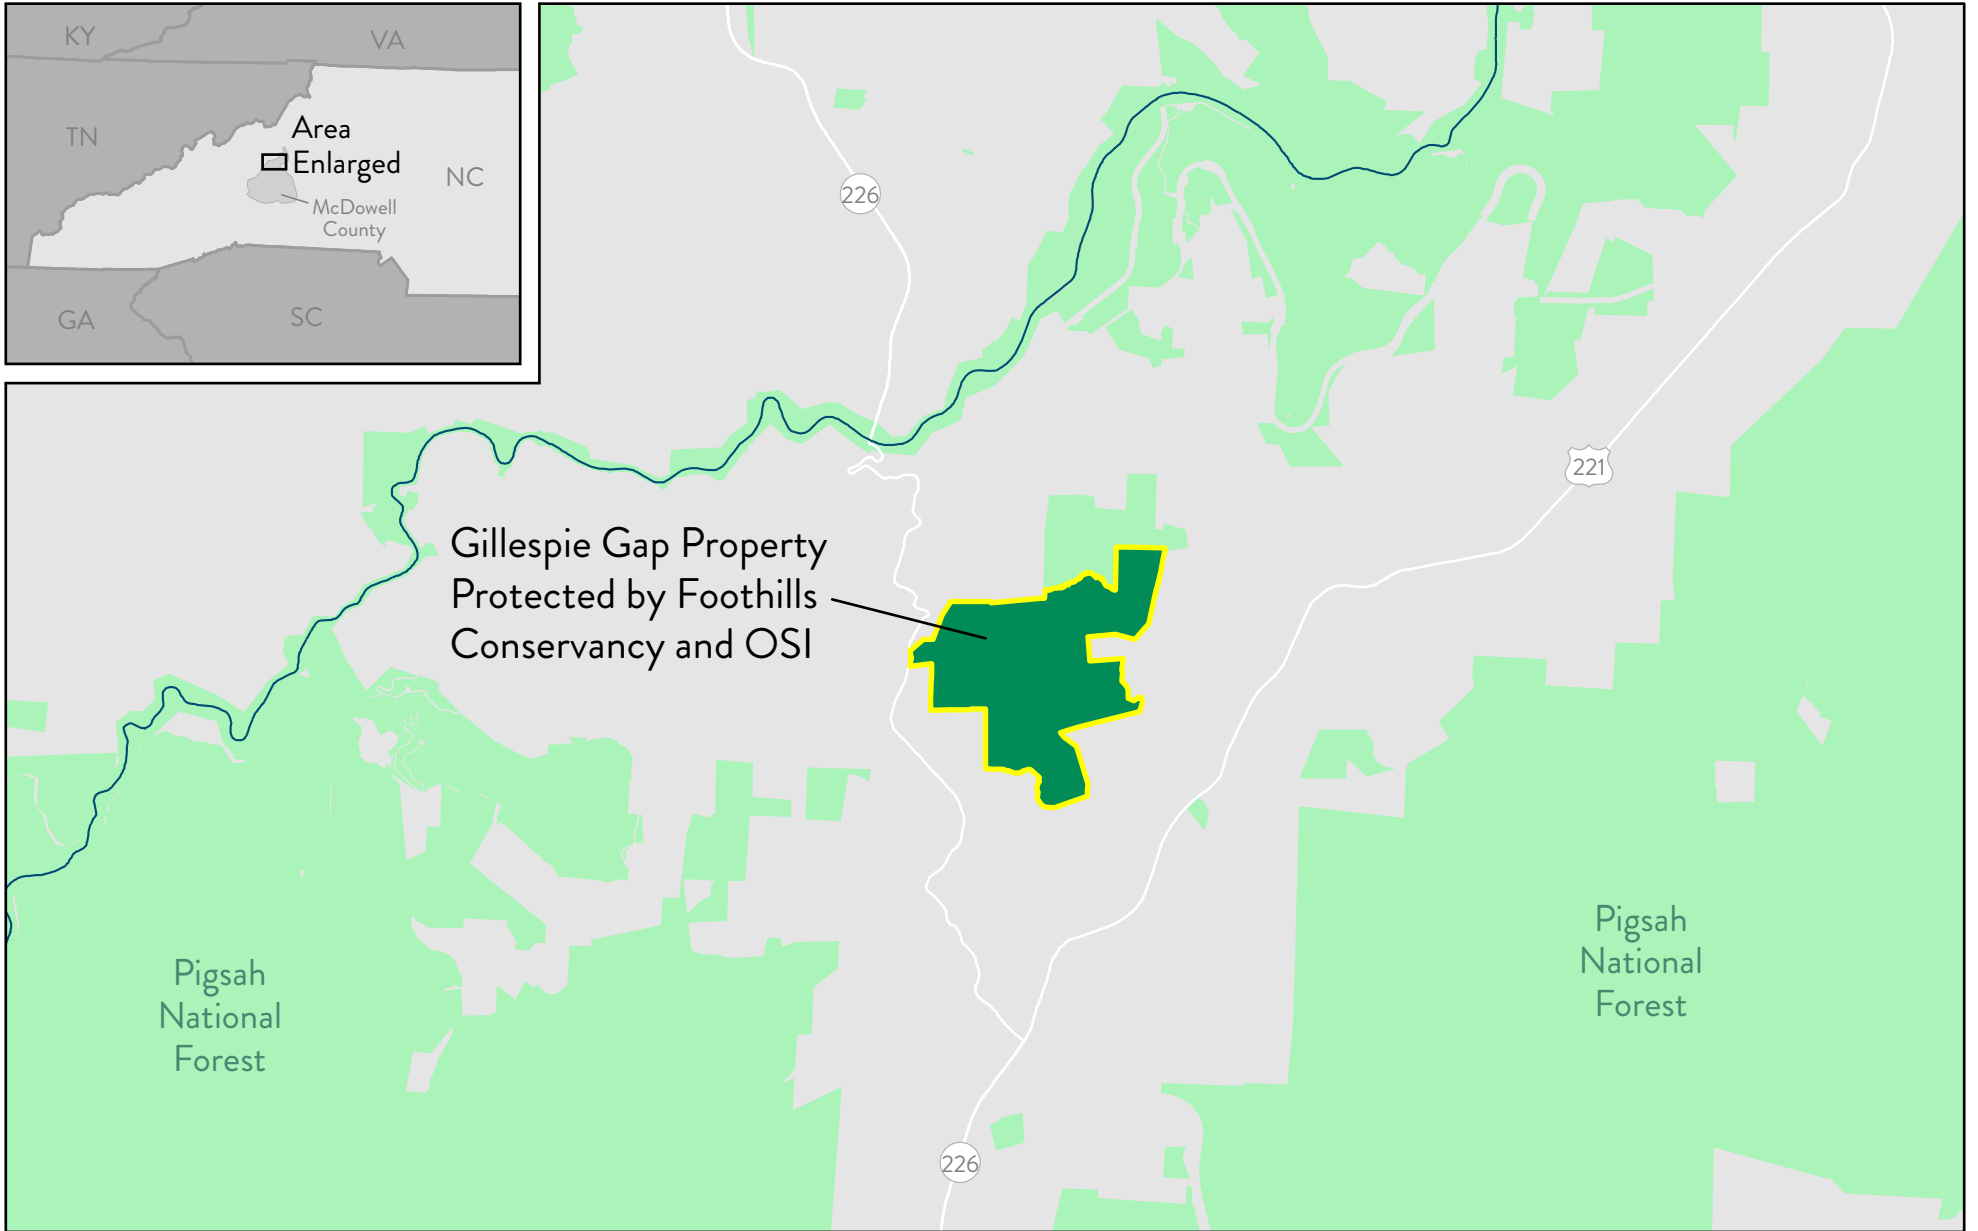

Gillespie Gap Property

834 Acres | McDowell County, North Carolina

Gillespie Gap Property
Protected by Foothills
Conservancy and OSI

Pigsah
National
Forest

Pigsah
National
Forest

Protected Land — Blue Ridge Parkway

0 1 2 Miles