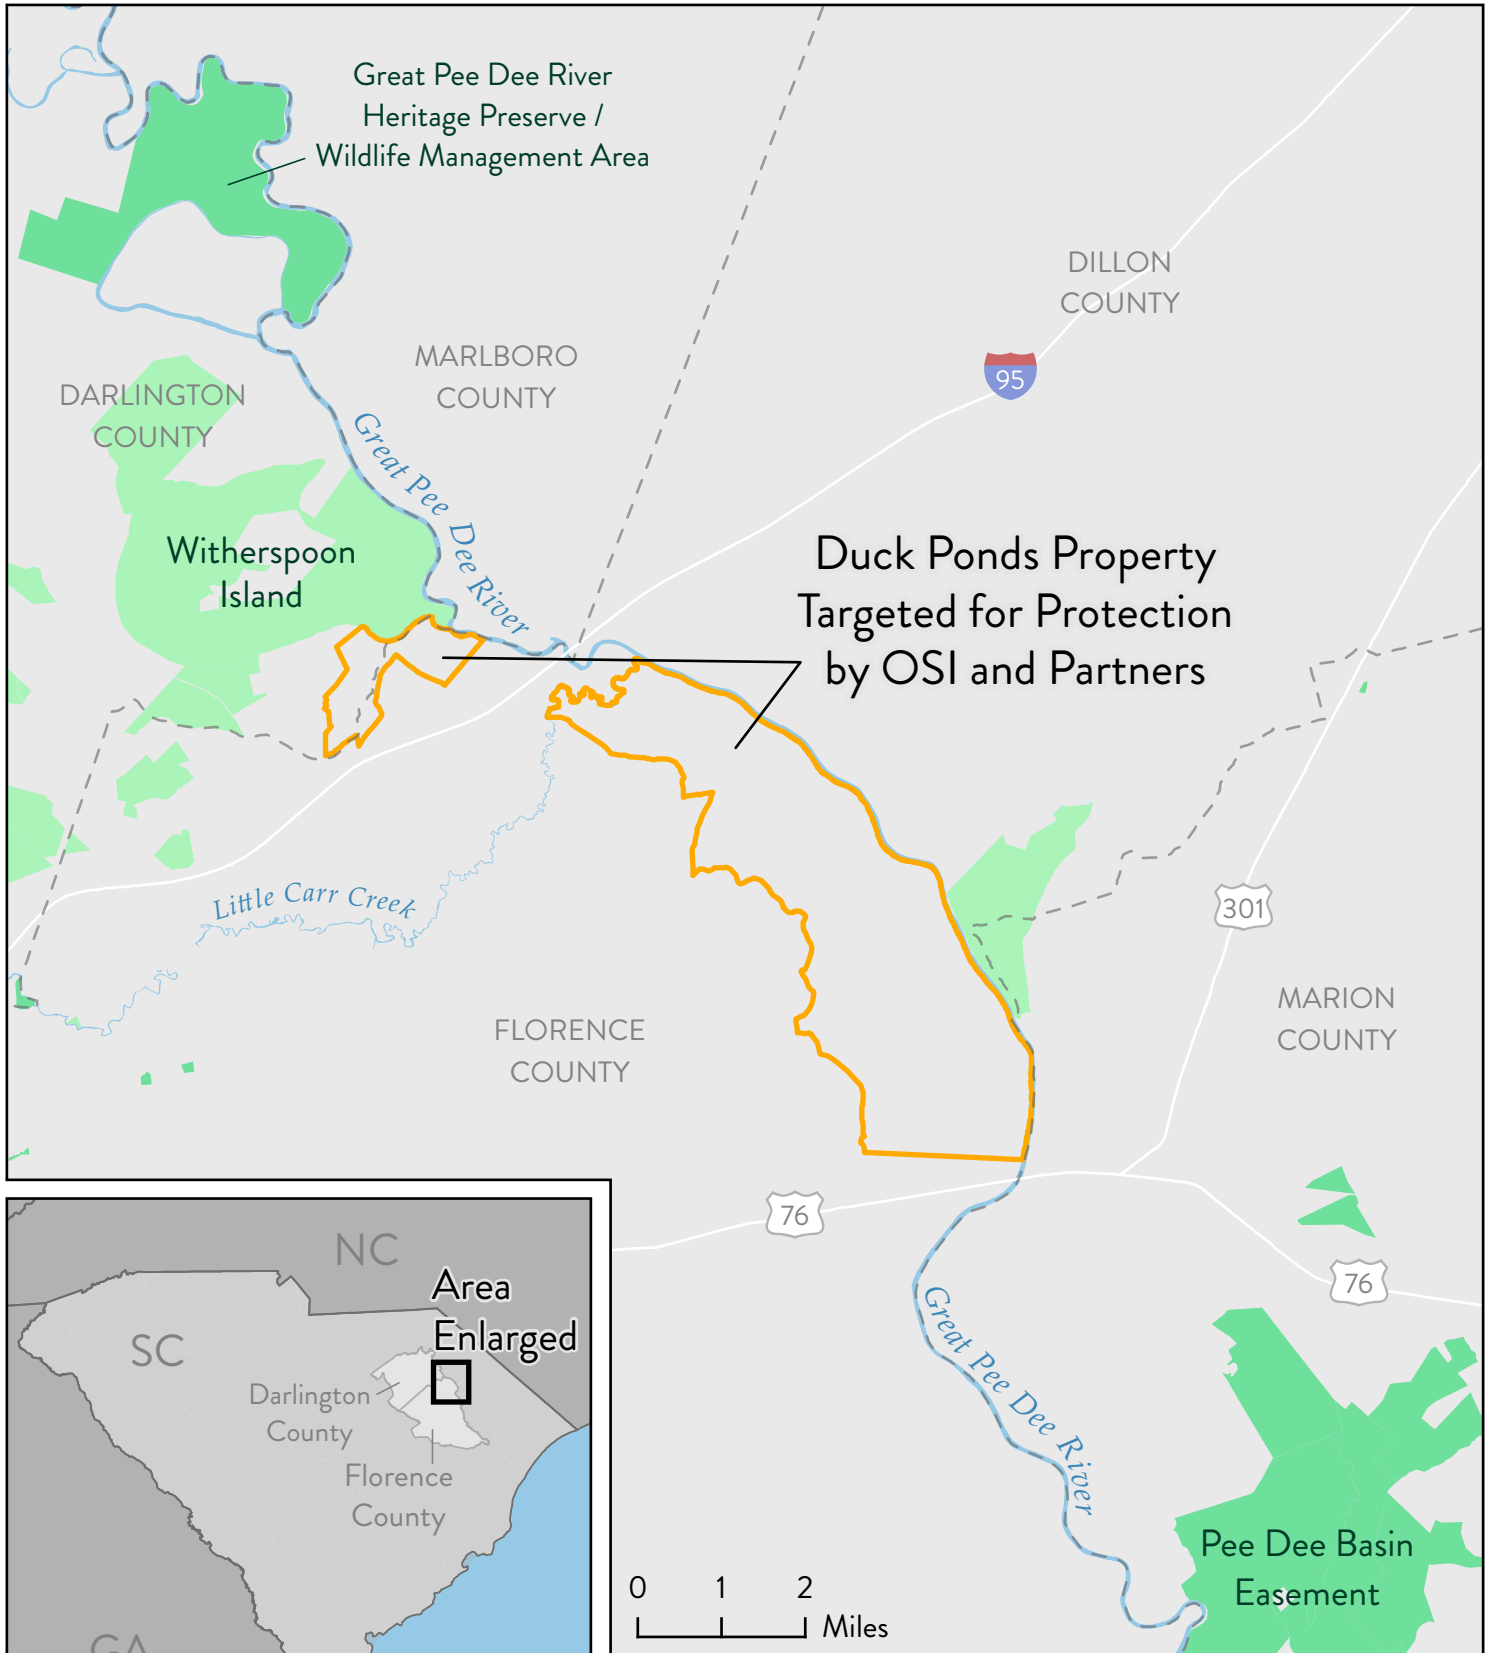

OPEN SPACE
INSTITUTE

Duck Ponds Property

8,460 Acres | Florence and Darlington Counties, SC

Duck Ponds Property
Targeted for Protection
by OSI and Partners

- Public Protected Land
- County Boundary
- Other Protected Land