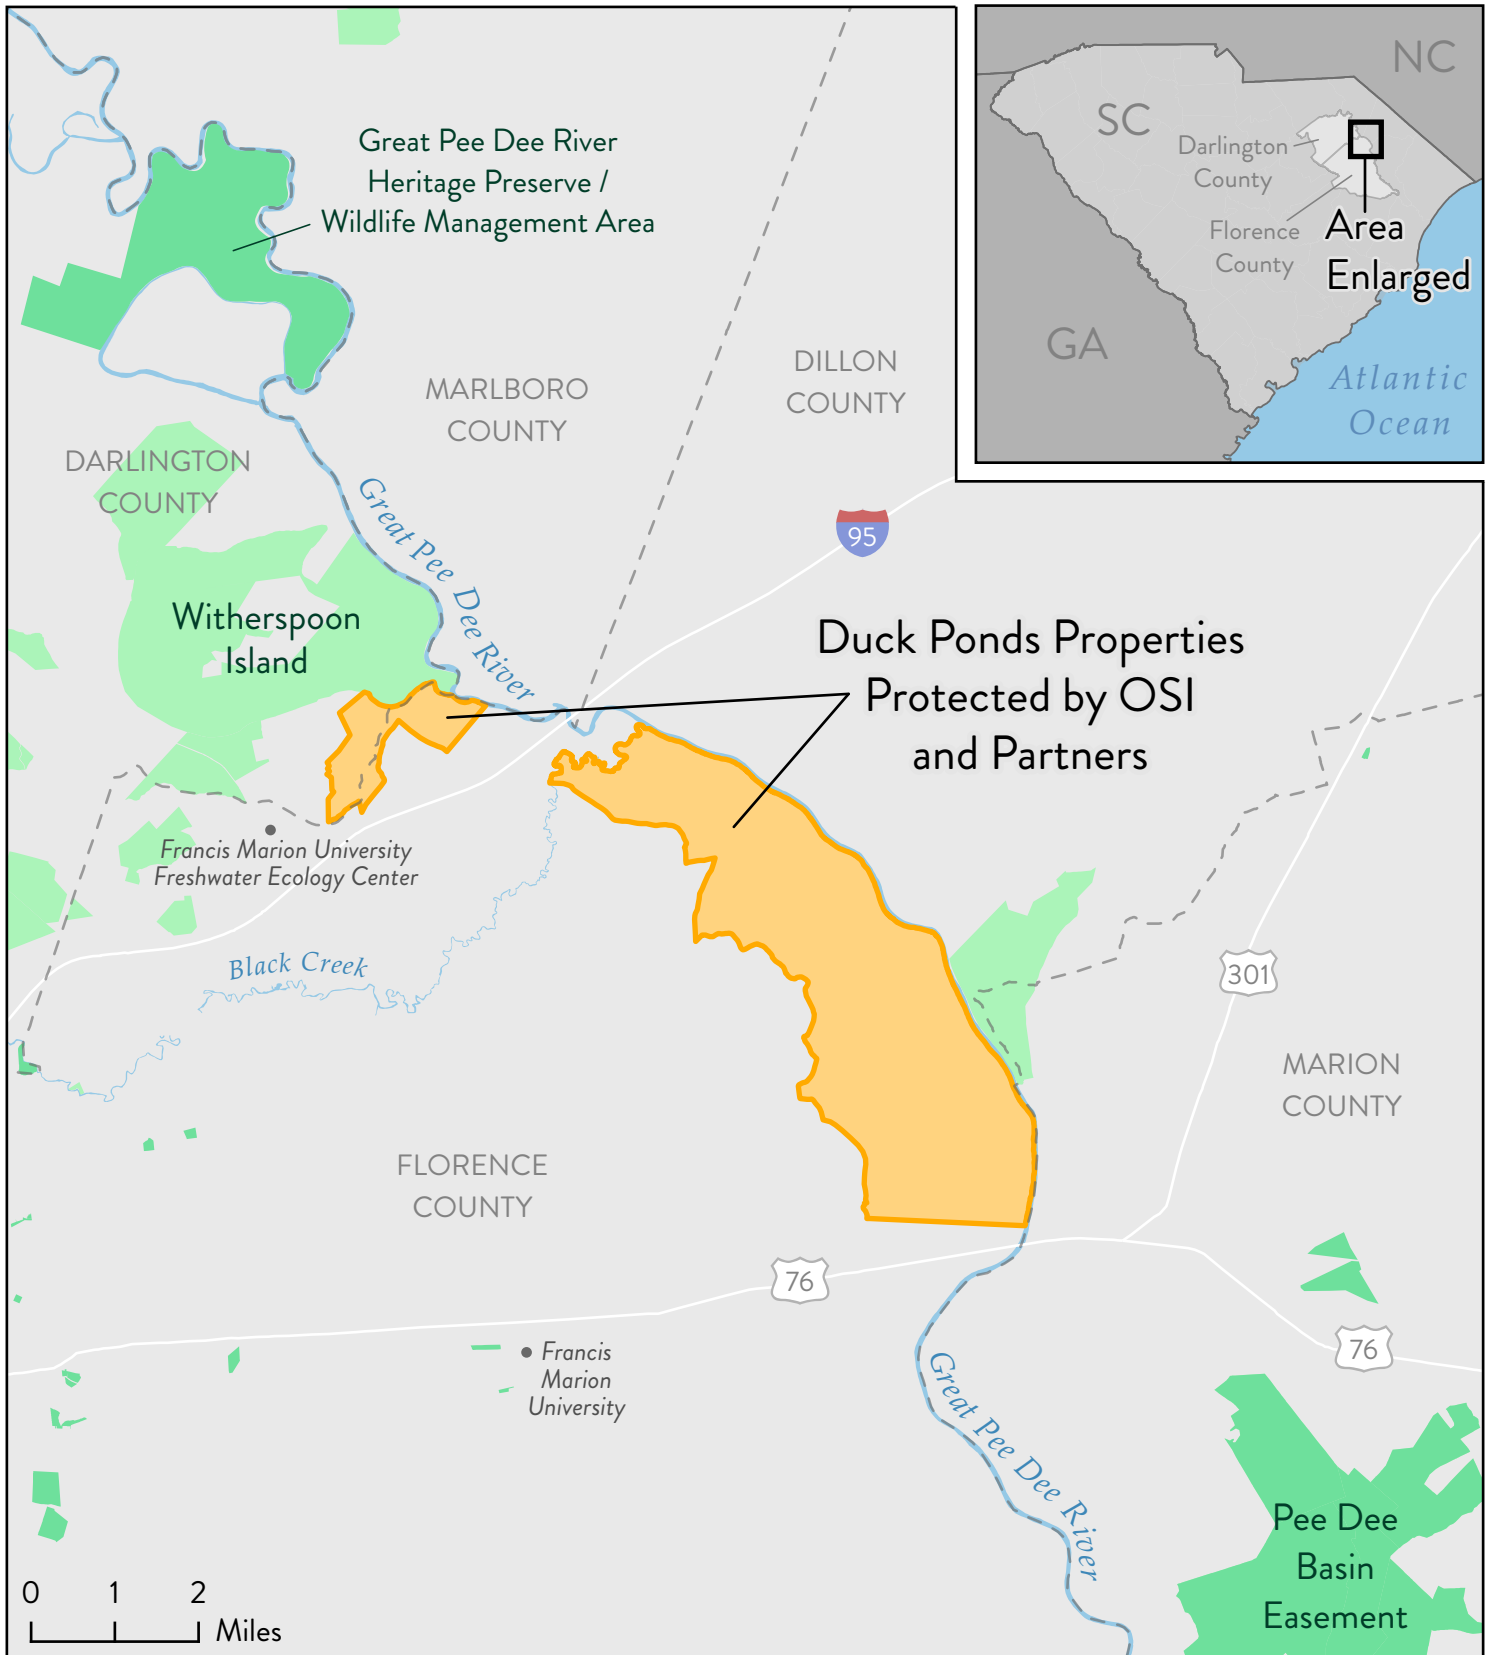

**OPEN SPACE  
INSTITUTE**

# Duck Ponds Properties

8,460 Acres | Florence and Darlington Counties, SC

0 1 2  
Miles

Public Protected Land    Other Protected Land    - - - - County Boundary