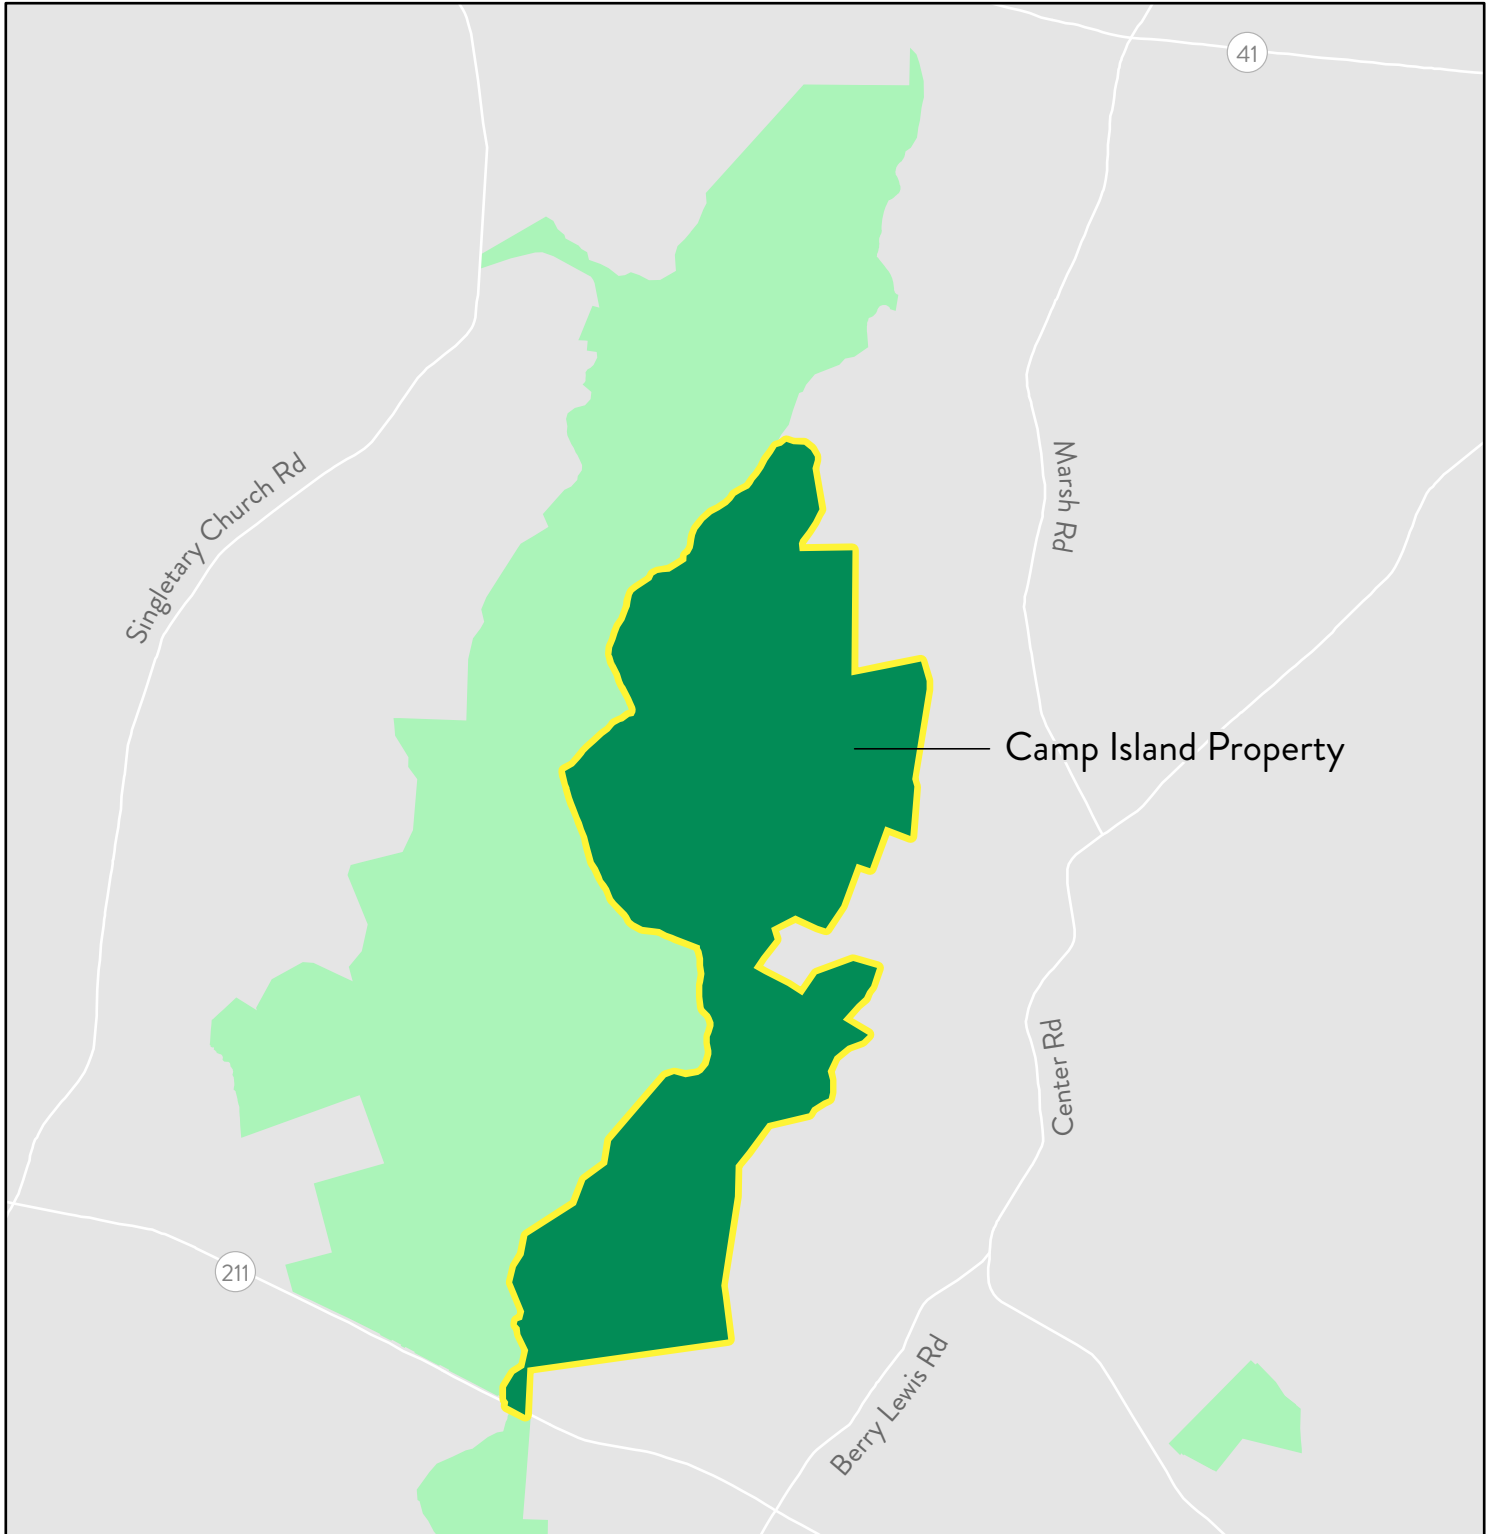

Camp Island Property

Robeson County, North Carolina

Camp Island Property

211

41

Other Protected Land

0 0.5 1 Miles