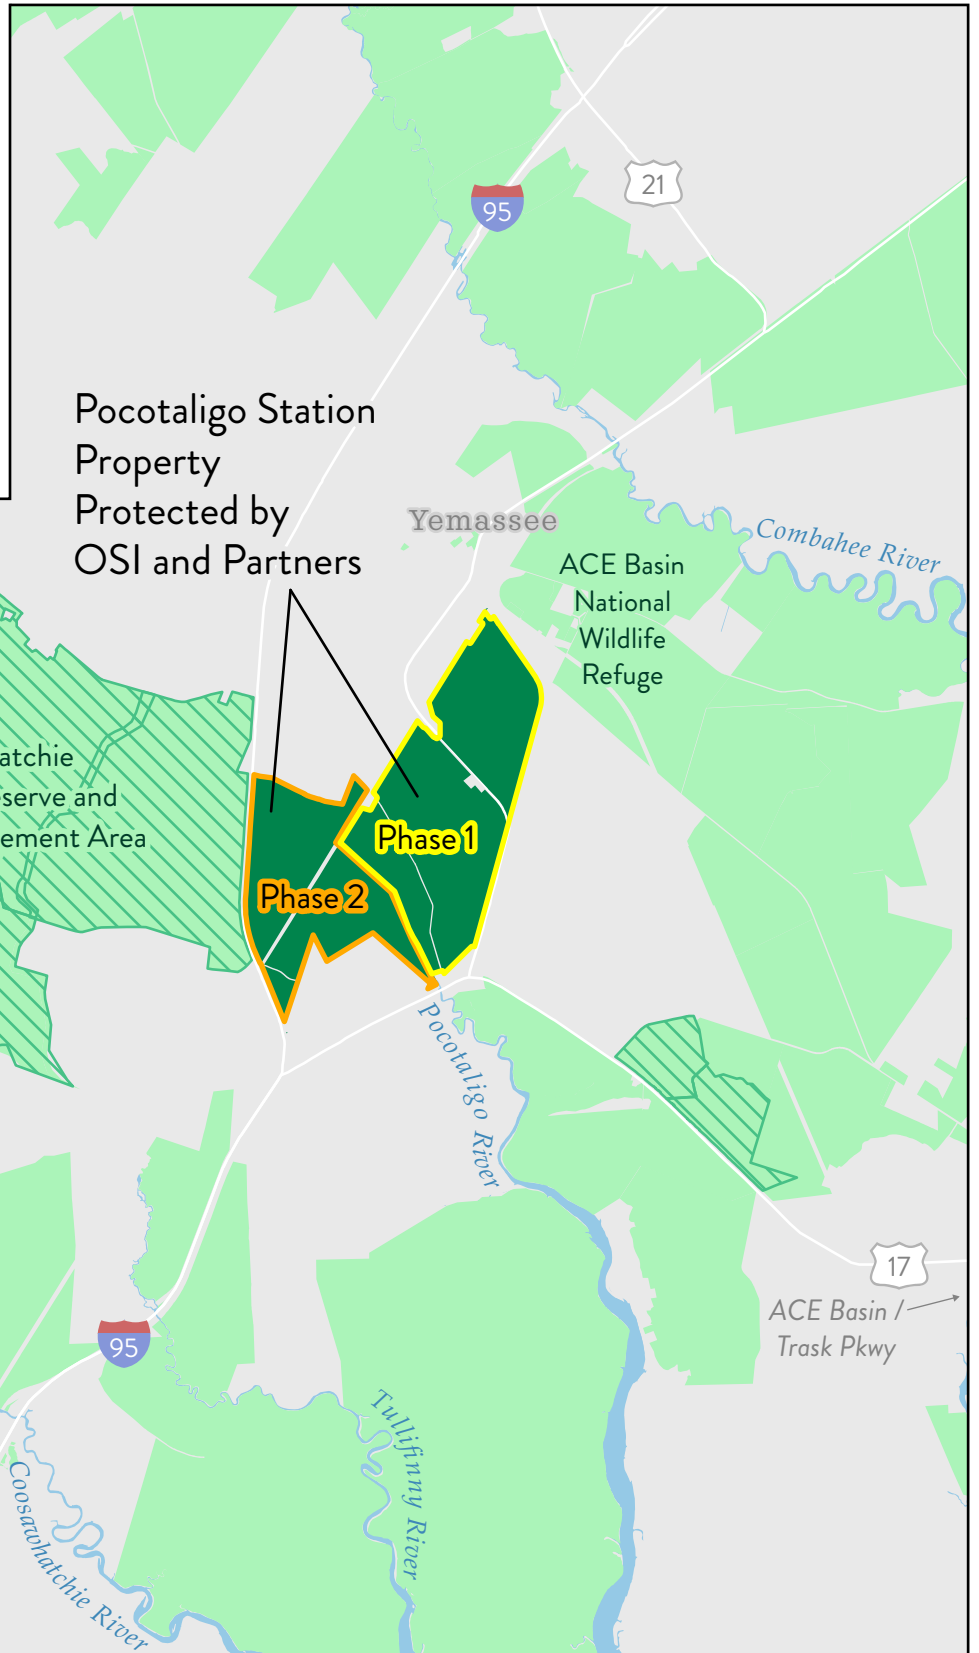

**OPEN SPACE
INSTITUTE**

Pocotaligo Station Property

2,800 Acres | Beaufort, Jasper, and Hampton Counties, SC

Pocotaligo Station
Property
Protected by
OSI and Partners

Coosawhatchie
Heritage Preserve and
Wildlife Management Area

ACE Basin
National
Wildlife
Refuge

Phase 1
Phase 2

To Savannah

ACE Basin /
Trask Pkwy

OSI-Protected Properties

Other Protected Land

0 1 2
Miles