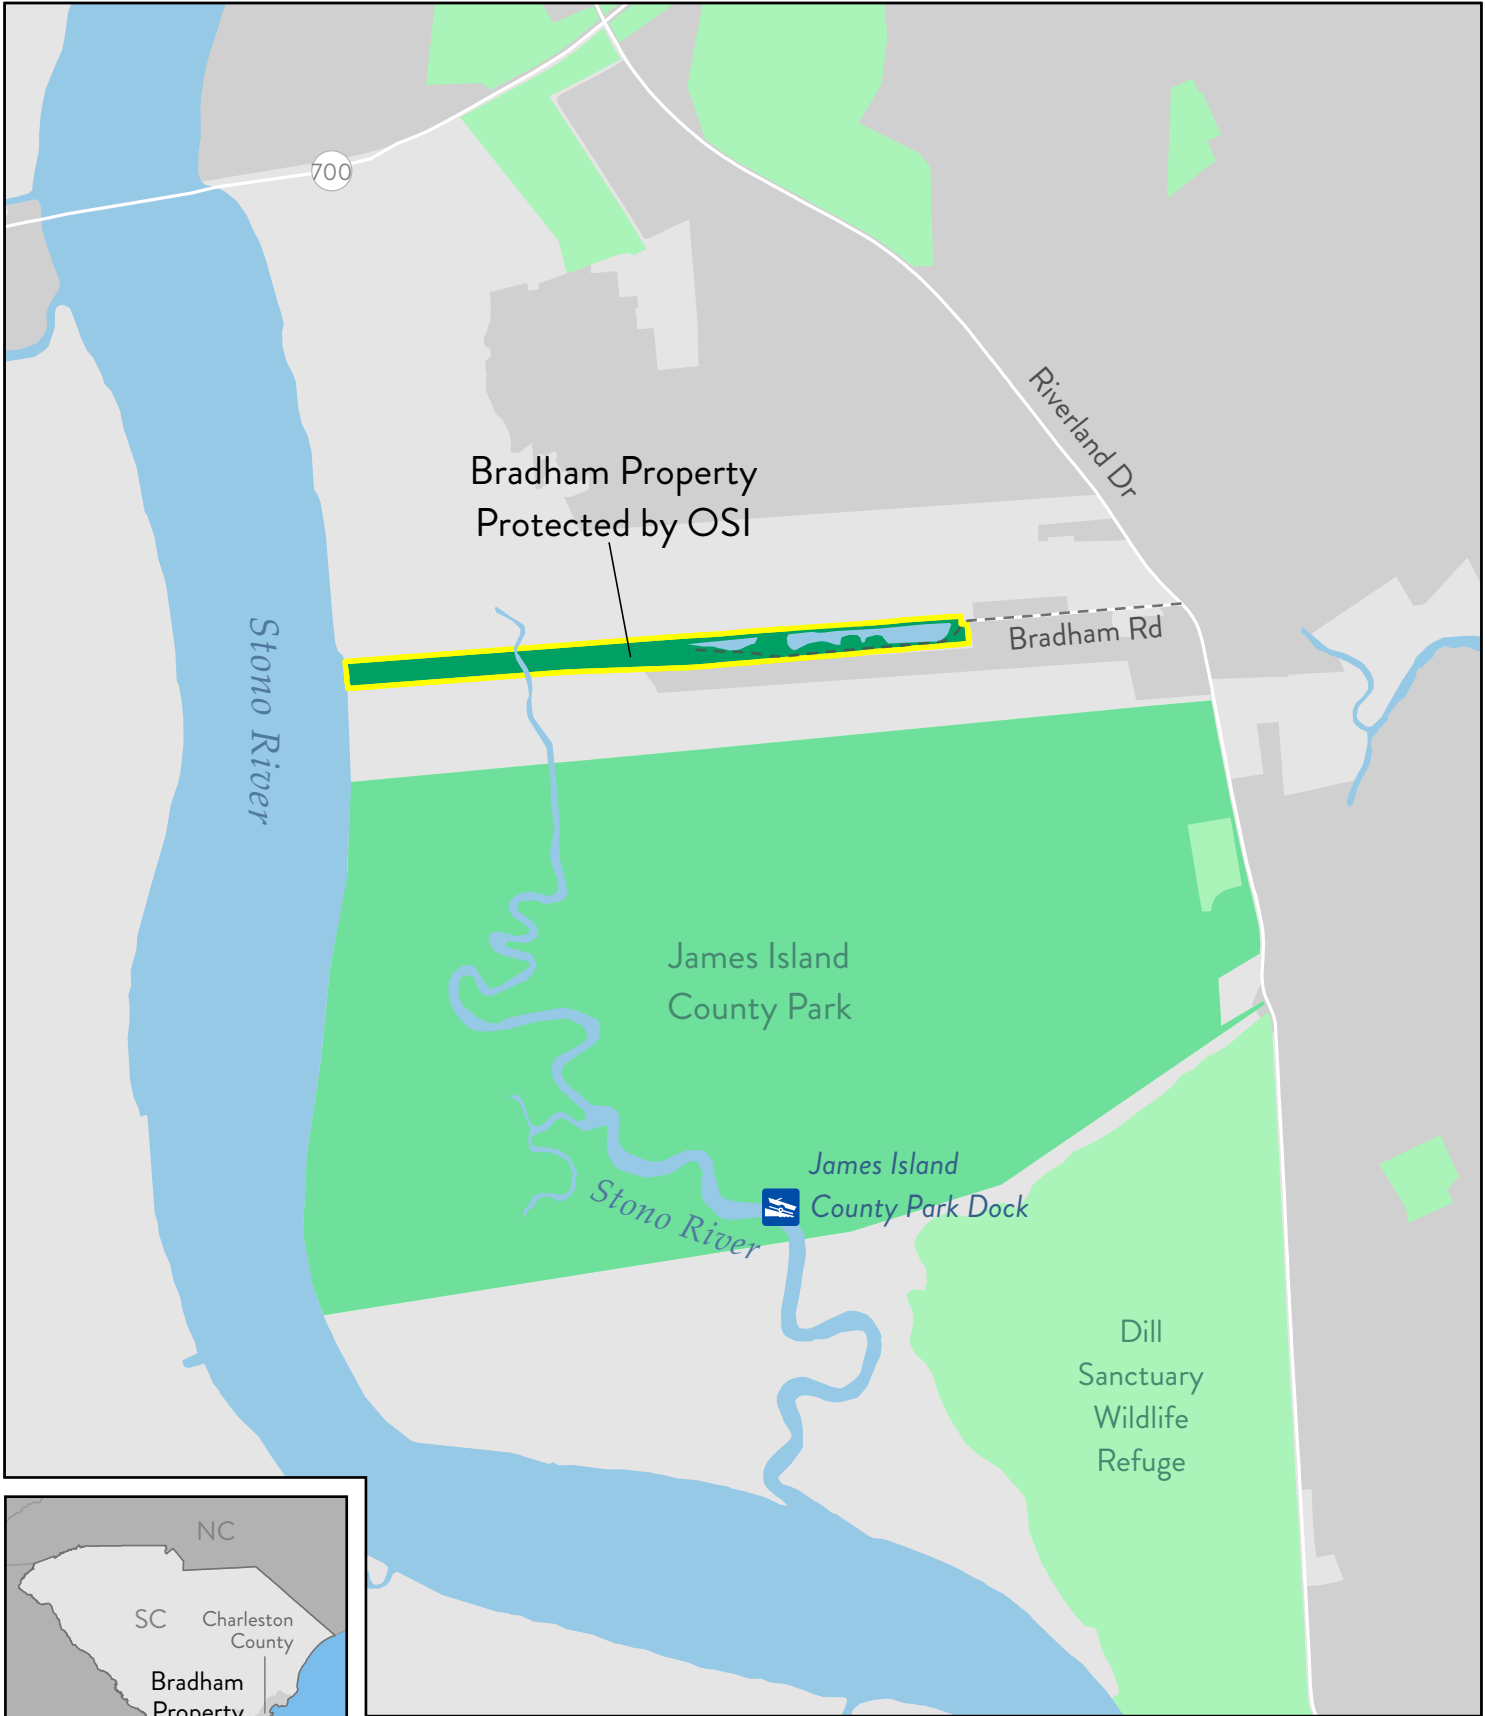

OSI Protection of Bradham Property

Charleston County, South Carolina

Other Protected Land
 Developed Area
 Trail

0 0.25 0.5
 Miles

N