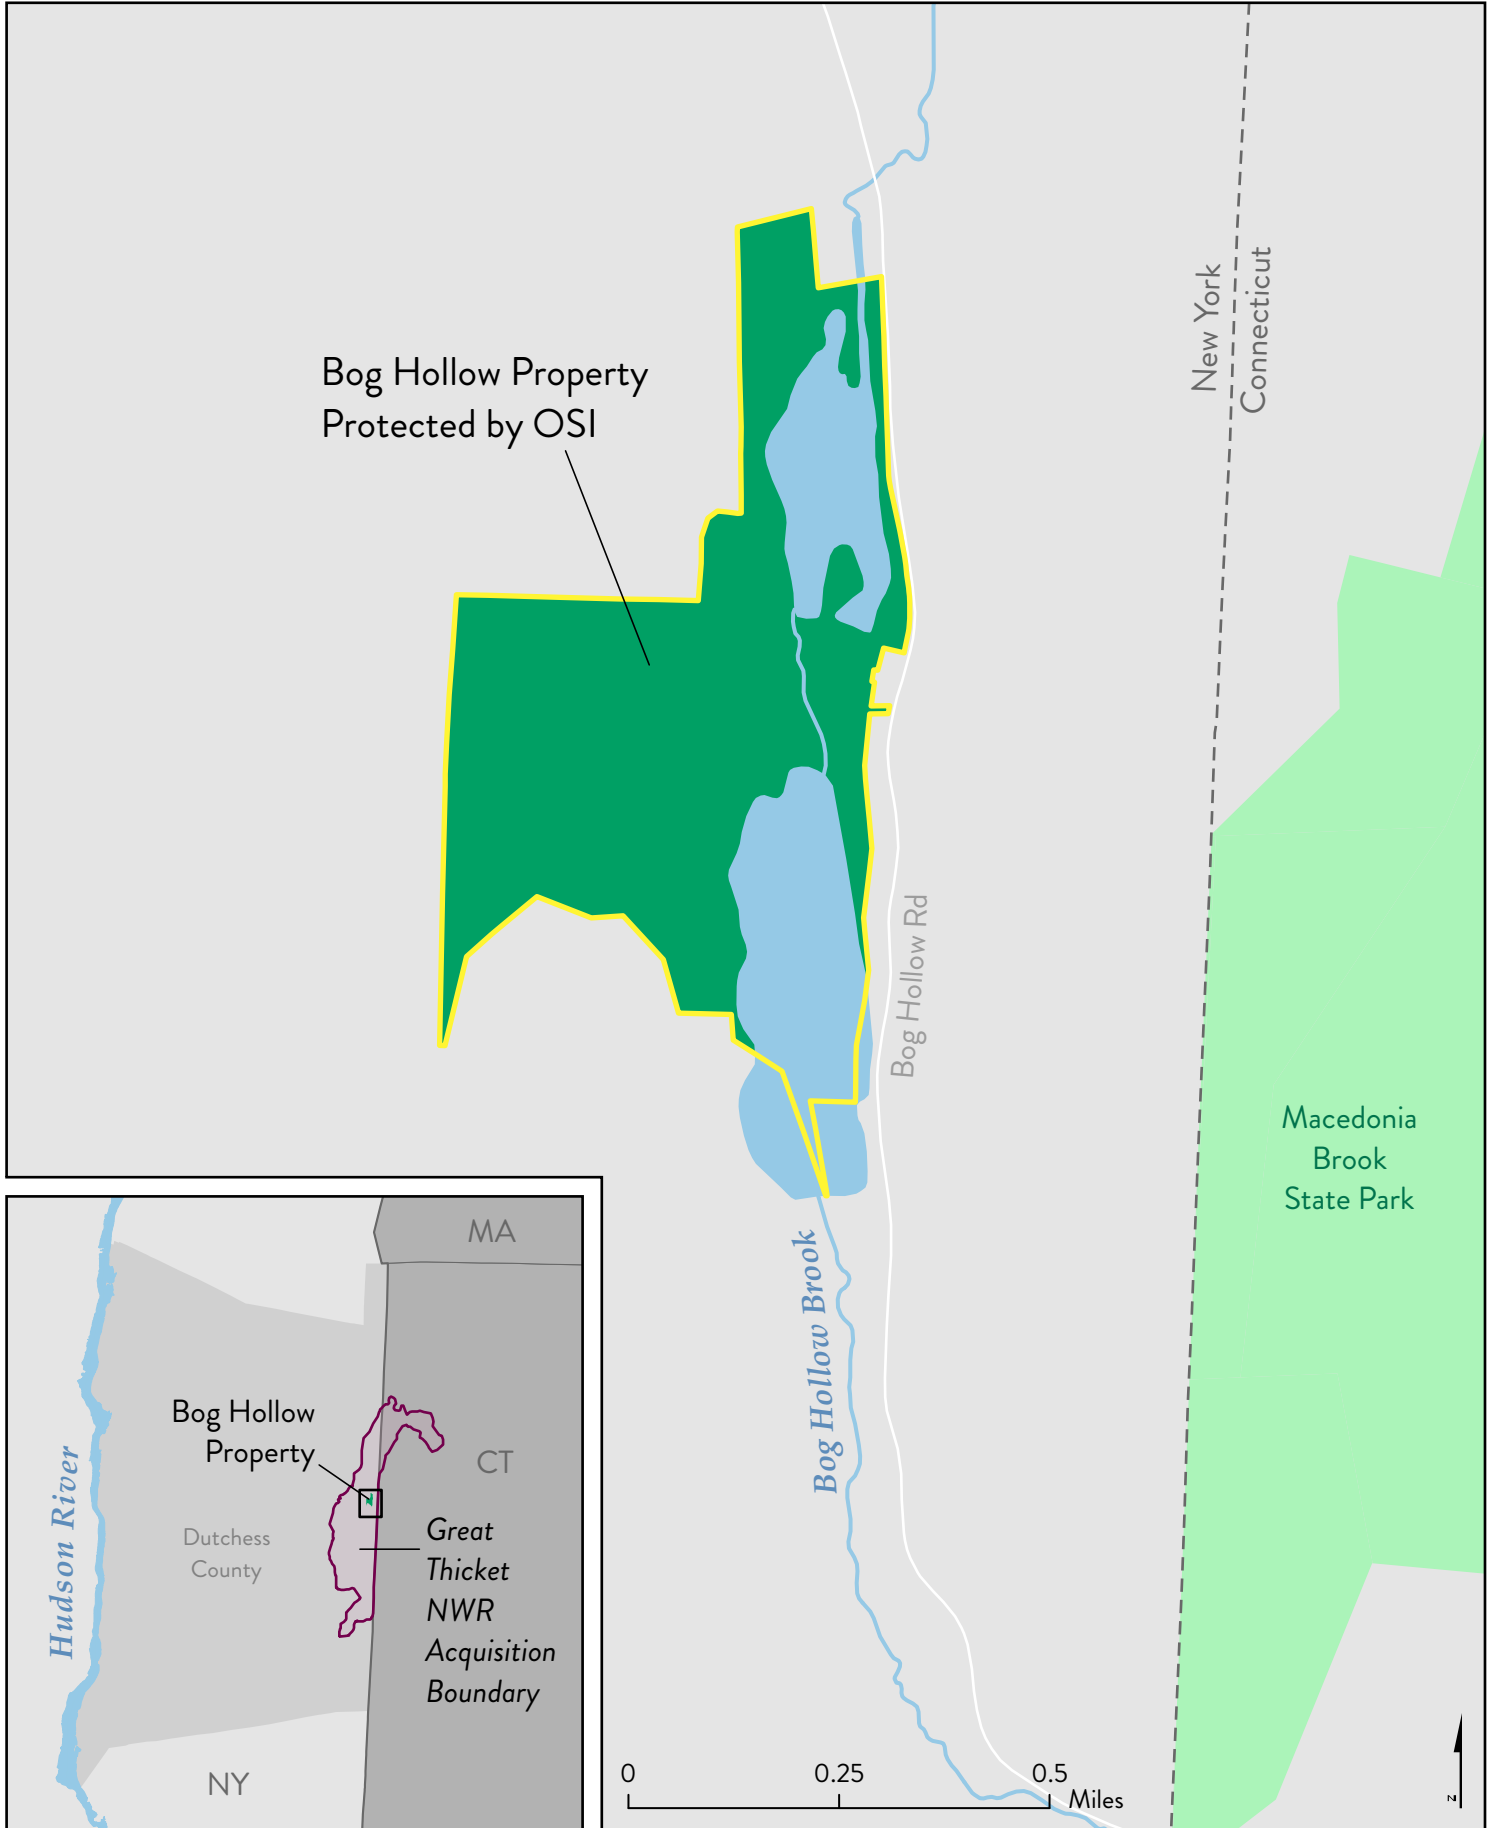

# OSI Protection of Bog Hollow Property

Town of Amenia, Dutchess County, NY

Bog Hollow Property  
Protected by OSI

Bog Hollow Rd

Bog Hollow Brook

New York  
Connecticut

Macedonia  
Brook  
State Park

Bog Hollow  
Property

Dutchess  
County

Great  
Thicket  
NWR  
Acquisition  
Boundary

0 0.25 0.5 Miles