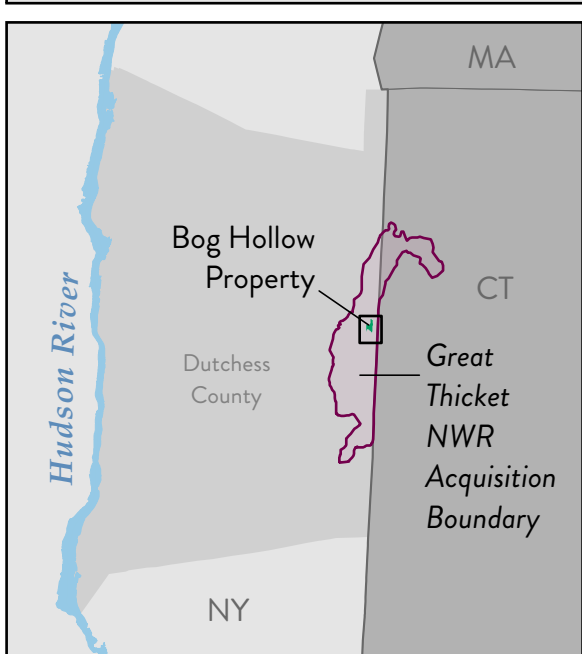

# OSI Protection of Bog Hollow Property

Town of Amenia, Dutchess County, NY

Bog Hollow Property  
Protected by OSI

Bog Hollow Rd

Bog Hollow Brook

New York  
Connecticut

Macedonia  
Brook  
State Park

Bog Hollow  
Property

Dutchess  
County

Great  
Thicket  
NWR  
Acquisition  
Boundary

0 0.25 0.5 Miles