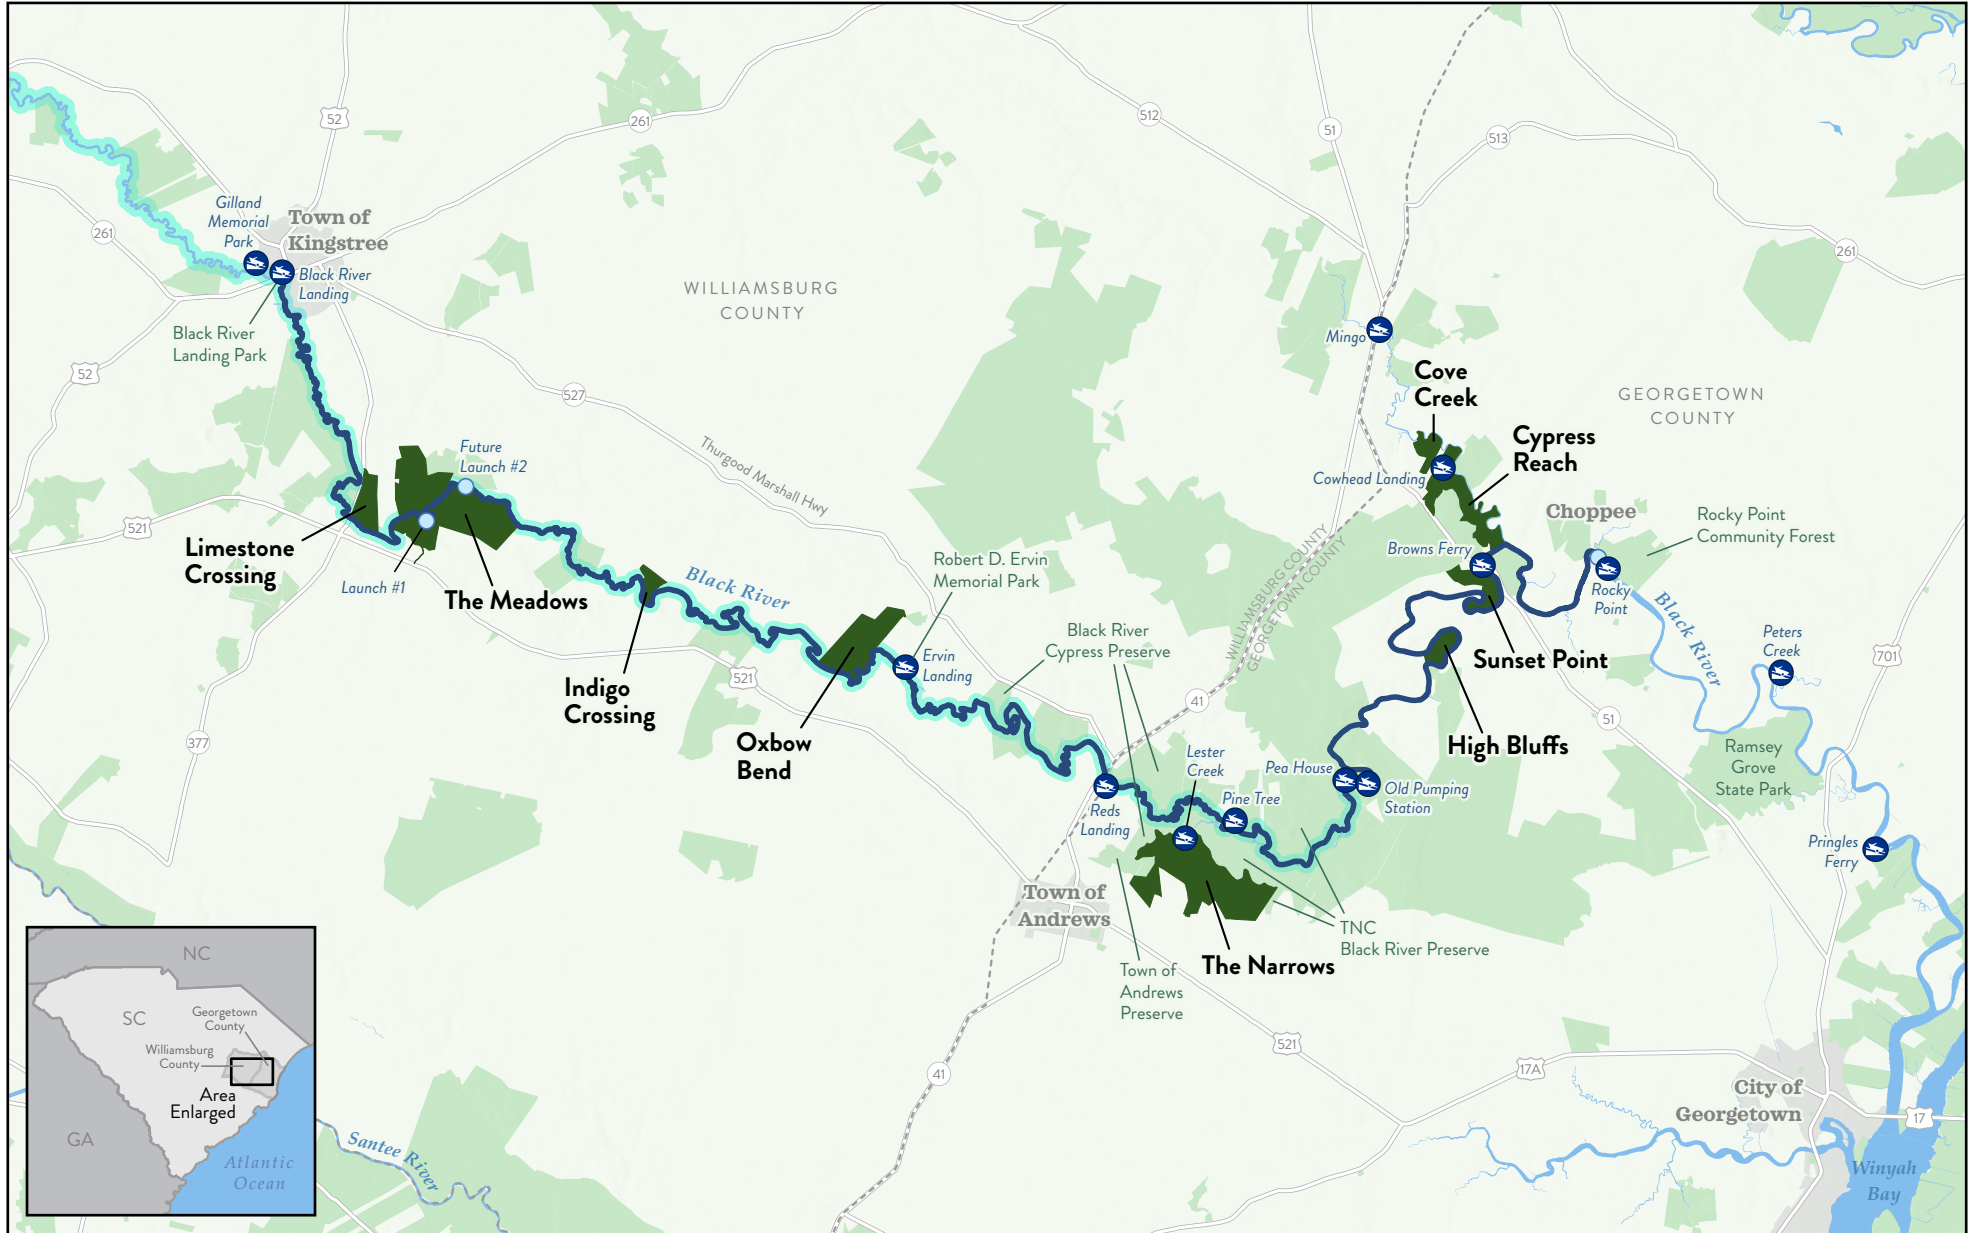

Black River State Park and Water Trail Network

Williamsburg and Georgetown Counties, South Carolina

 Black River State Park Property

 Other Protected Land

 Black River Water Trail

 State-Designated Scenic River

 Boat Launch

 Paddle Launch