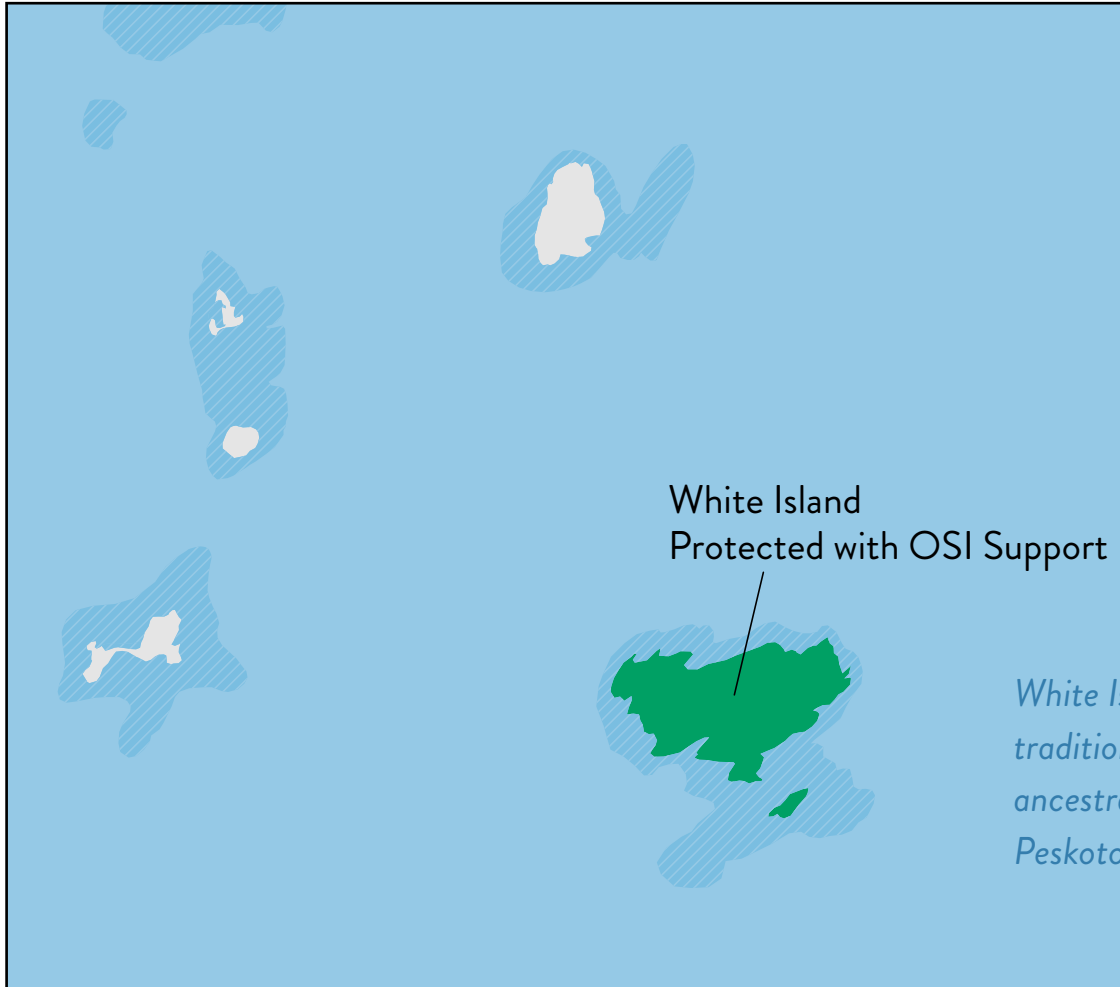

White Island Protected with OSI Support

New Brunswick, Canada

0 0.25 0.5 Miles

 Wetlands (Rocky Shore)  Other Protected Land