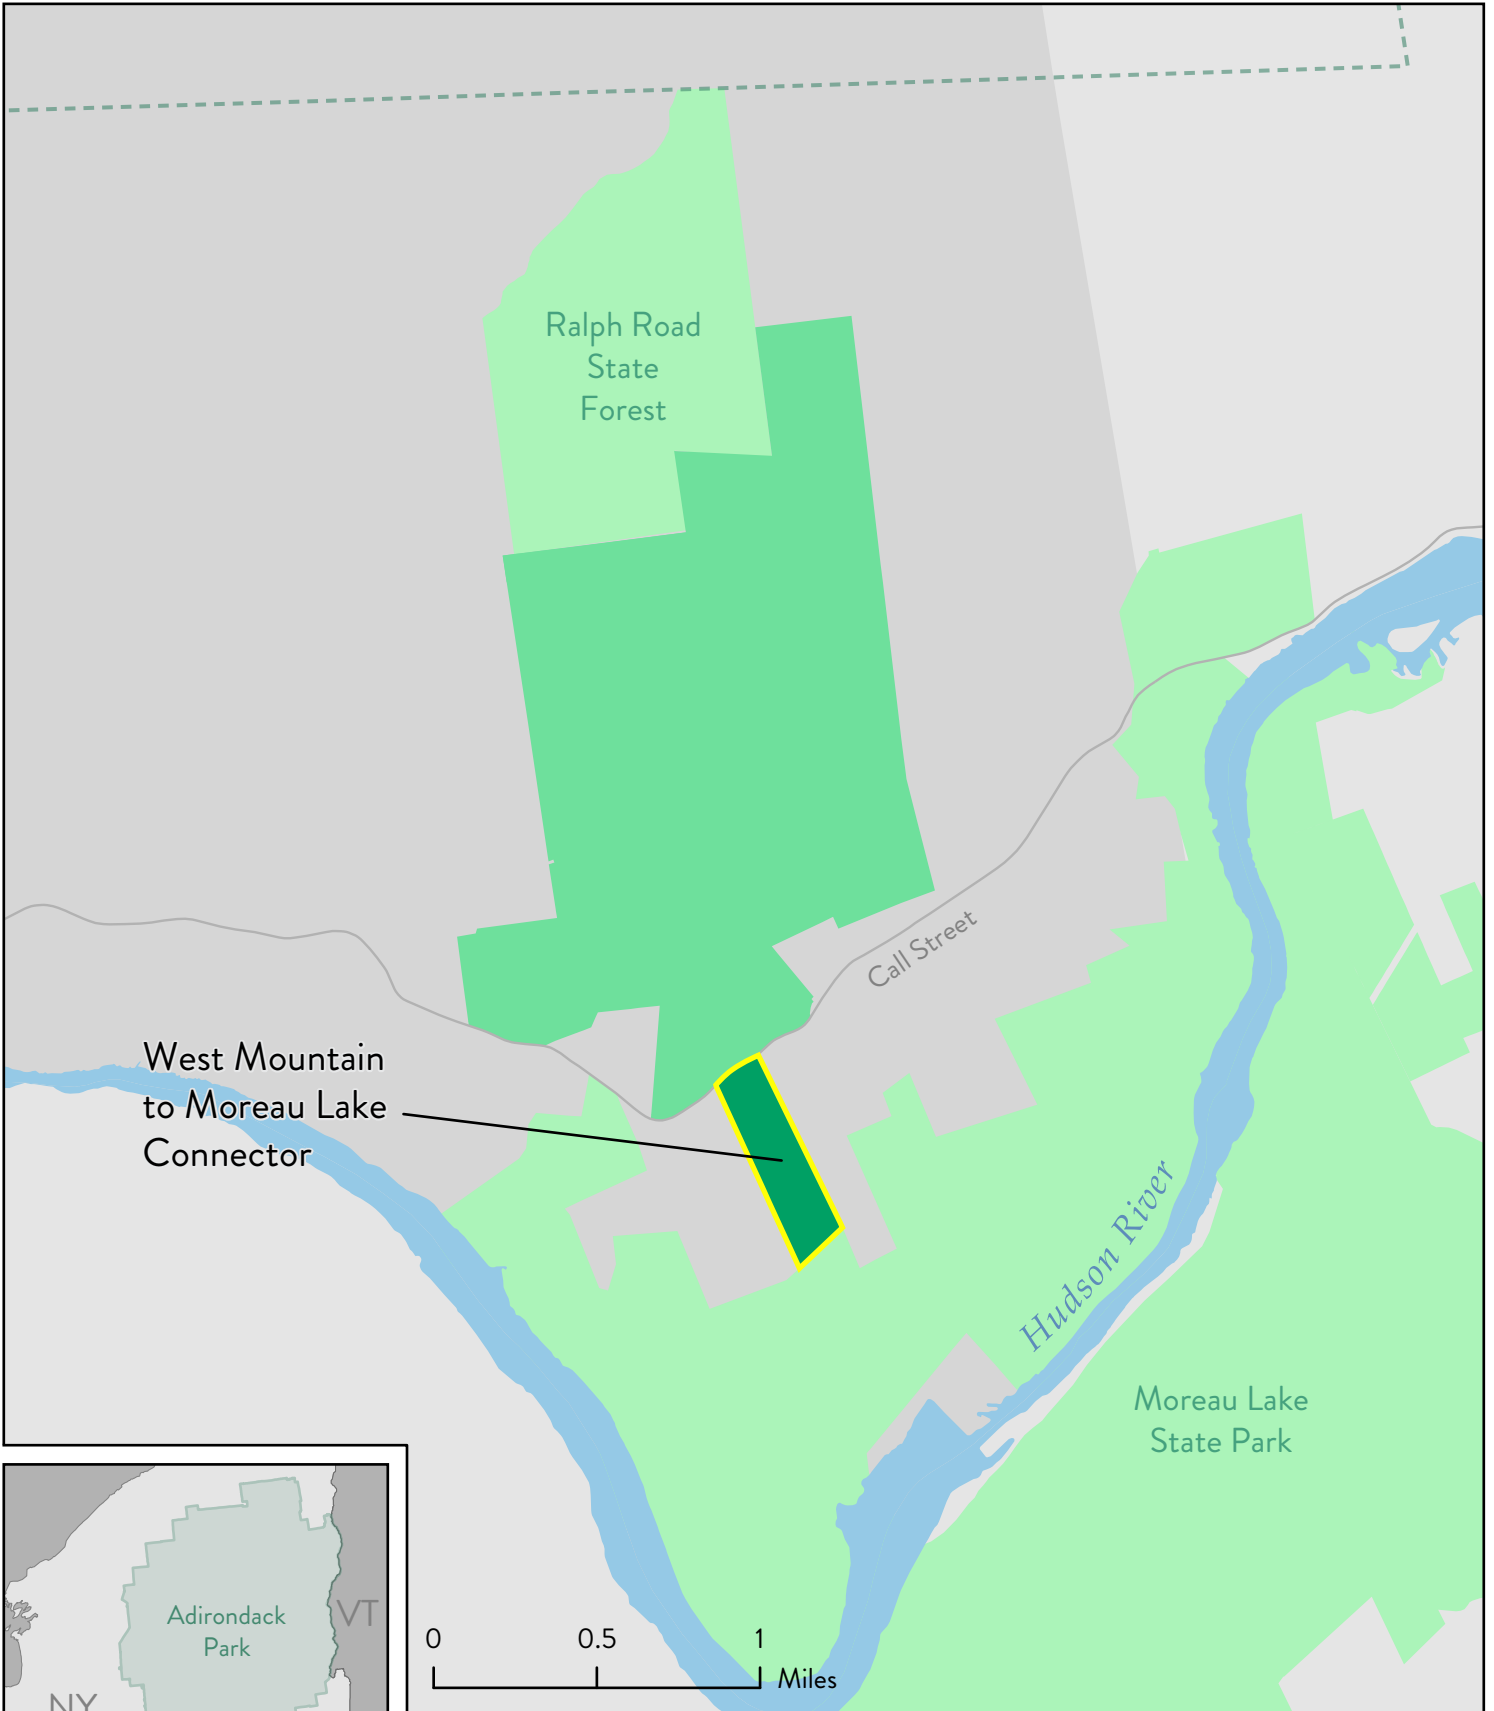

West Mountain to Moreau Lake Connector

Town of Lake Luzerne, Warren County, NY | November 2021

- OSI-Protected West Mountain Property
- Town of Lake Luzerne
- State Land
- Adirondack Park Blue Line